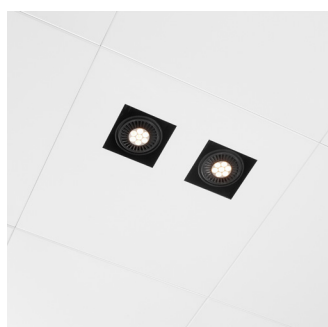

PRODUCT INFO

2XAR111
accent lighting CLIP-IN 45

- Standard colour metallic silver or white. Other colours available on request.
- All lighting modules come with a laser-cut tile in the same finishing as the ceiling.
- Each panel is covered in a foil that is easy to remove in order to prevent any damage.
- Includes suspension for trimless installation in the ceiling.
- Electronic transformer included.
- Adjustable.
- Pre-cabled lighting module with plug.
- 600 x 600 mm.
- Opening tile 140 x 140 mm.
- Installation height. 95 mm.

ceilux 45	45181

QR111LP 35-50-75-100W
G53
230V-50Hz
TE
CE
Ø 140 x 140 mm
H=95 mm